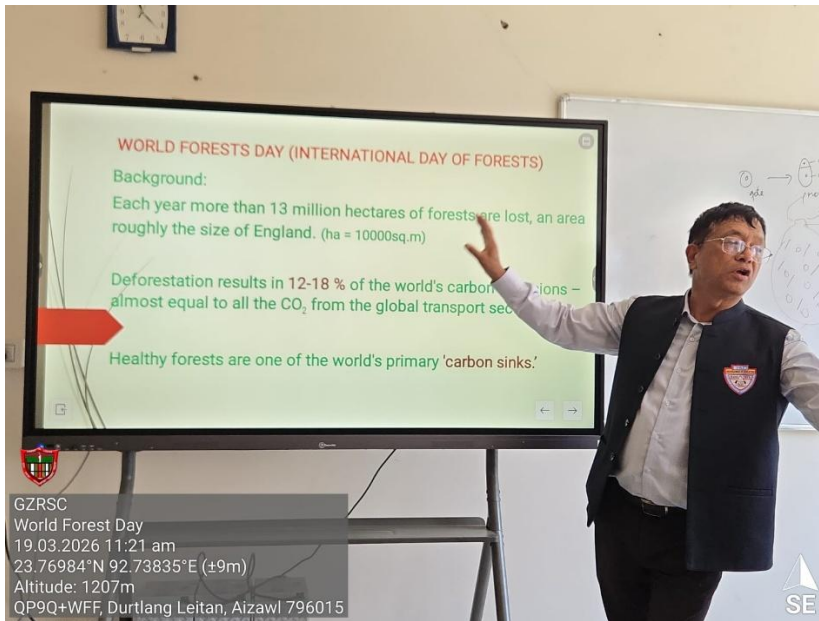

GZRSC
World Forest Day
19.03.2026 11:18 am
23.76992°N 92.73850°E (±6m)
Altitude: 1207m
QPCQ+26X, Durtlang Leitan, Aizawl 796015

GZRSC
World Forest Day
19.03.2026 11:21 am
23.76984°N 92.73835°E (±9m)
Altitude: 1207m
QP9Q+WFF, Durtlang Leitan, Aizawl 796015